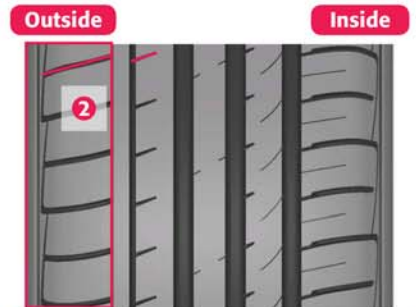

- 3 wide straight groove drain water effectively.
- Sipe in inside of tread maintains wet performance in very first wear condition.

MORE WATER EVACUATION

For Your Premium Car and Life

Adopting NEW Pattern

- Low noise and good handling and stability are progressed by optimized total land/sea ratio.
- Straight rib between outer straight groove and shoulder lateral groove reduce both tyre noise and pass by noise. And it makes handling and stability better by greater pattern rigidity.