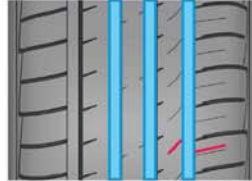

- To achieve high speed driving performance, a high rigidity new tyre construction using more than two nylon reinforced layer is adopted to minimize tread profile expansion.
- New round shoulder shape optimizes contact pressure in shoulder area of tread.

- 3 wide straight groove drain water effectively.
- Sipe in inside of tread maintains wet performance in very first wear condition.

MORE WATER EVACUATION

For Your Premium Car and Life

Adopting NEW Pattern

- Low noise and good handling and stability are progressed by optimized total land/sea ratio.
- Straight rib between outer straight groove and shoulder lateral groove reduce both tyre noise and pass by noise. And it makes handling and stability better by greater pattern rigidity.