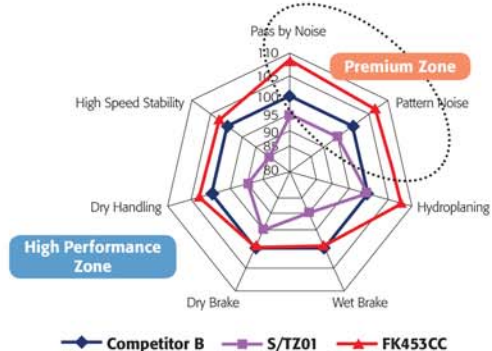

AZENIS FK453CC