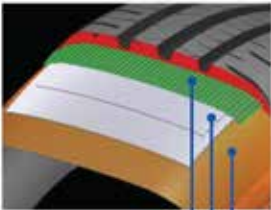

Use of a new pattern design created through simulation, optimizes contact shape and contact pressure.

Durable Construction

- Jointless Full Nylon Band
- Wider Reinforced Steel Belt
- High Tension Casing Ply

4 Rib Pattern